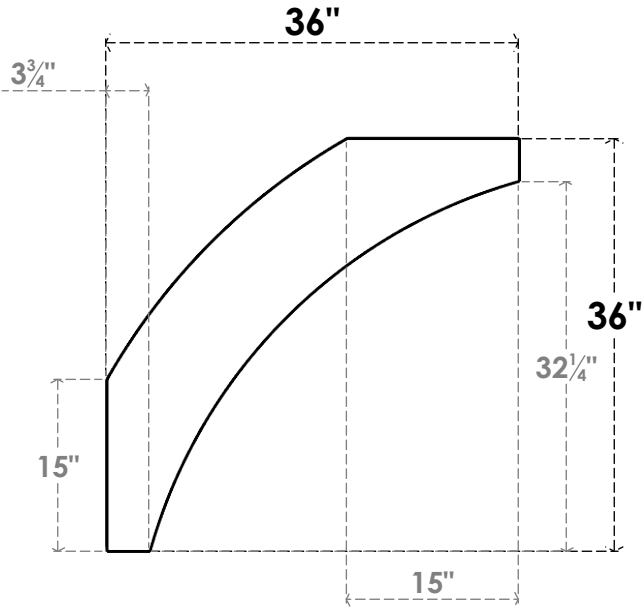

ITEM NUMBER: BRCPC040X36000X36000THR

4"W X 36"D X 36"H THORTON ARCHITECTURAL GRADE PVC CLOSED KNEE BRACE

SIDE PROFILE

FRONT PROFILE

ISOMETRIC

EKENA MILLWORK
2300 WEST MAIN ST.
CLARKSVILLE, TX 75426
TOLL FREE: 866-607-0453
WWW.EKENAMILLWORK.COM