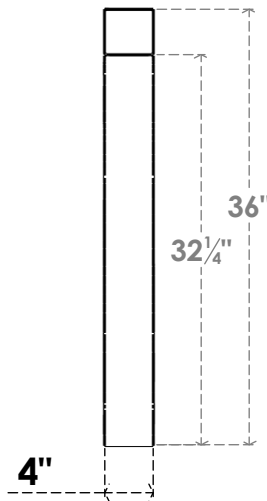

ITEM NUMBER: BRCPC040X36000X36000THR

4"W X 36"D X 36"H THORTON ARCHITECTURAL GRADE PVC CLOSED KNEE BRACE

SIDE PROFILE

FRONT PROFILE

ISOMETRIC

EKENA MILLWORK
2300 WEST MAIN ST.
CLARKSVILLE, TX 75426
TOLL FREE: 866-607-0453
WWW.EKENAMILLWORK.COM

NOTES

1. INSTALLATION TO BE COMPLETED IN ACCORDANCE WITH MANUFACTURER'S SPECIFICATIONS.
2. DRAWING MAY NOT BE TO SCALE
3. THIS DRAWING IS INTENDED FOR DESIGN AND PLANNING PURPOSES ONLY.
4. ALL INFORMATION CONTAINED HEREIN WAS CURRENT AT THE TIME OF DEVELOPMENT BUT MUST BE REVIEWED AND APPROVED BY THE PRODUCT MANUFACTURER TO BE CONSIDERED ACCURATE.
5. ARCHITECTURAL GRADE PVC PRODUCTS ARE MADE FROM EXPANDED CELLULAR PVC AND COME NATURALLY WHITE BUT MAY BE PAINTED